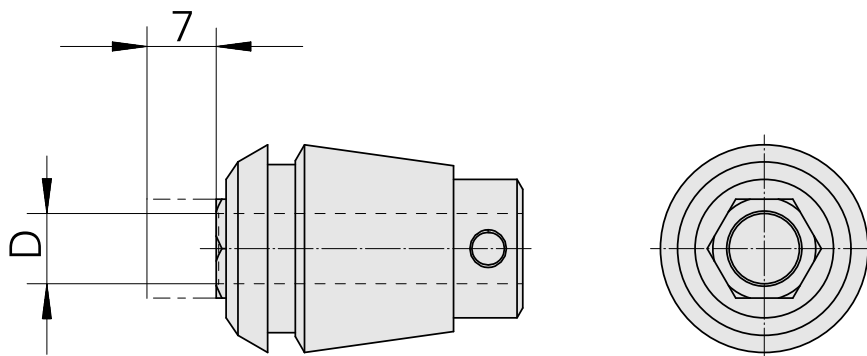

ER-Collet chuck for taps ET 1-20 6.3mm

Technical data

TH accessories category	ER-Collet chuck for taps
Mounting	ER20
Tool mounting	6.3mm
Collet type	ET 1-20

10614895
323449

INDEX

Documents

No downloads available for this product