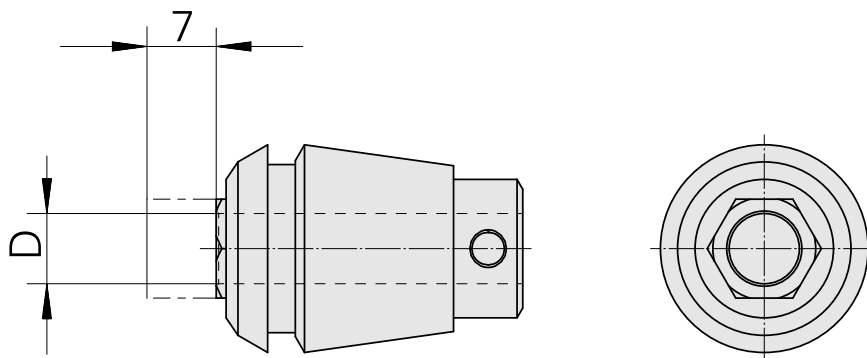

ER-Collet chuck for taps ET 1-20 6.3mm

Technical data

TH accessories category	ER-Collet chuck for taps
Mounting	ER20
Tool mounting	6.3mm
Collet type	ET 1-20

10614895
323449

INDEX

Documents

No downloads available for this product