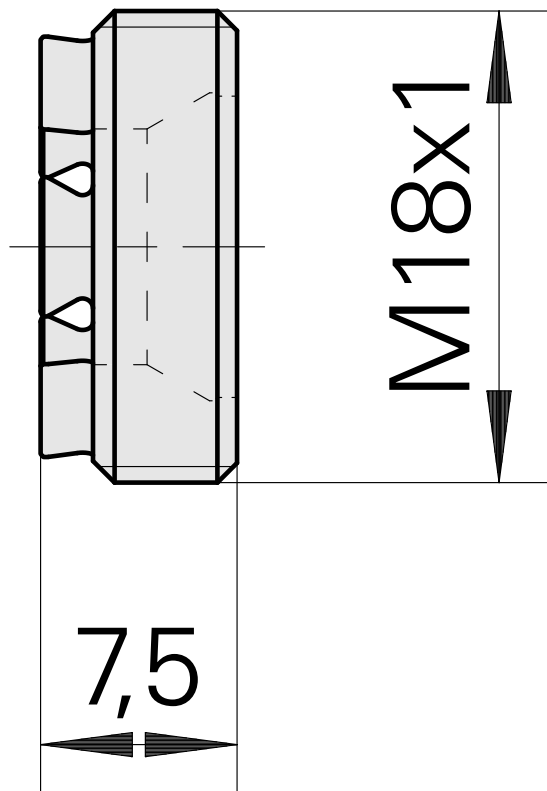

Clamping nut

Technical data

TH accessories category

Clamping nut

Mounting

ER11

Collet type

ER 11

Clamping nut type

Male thread

10604420
901939.5111

INDEX

Documents

No downloads available for this product