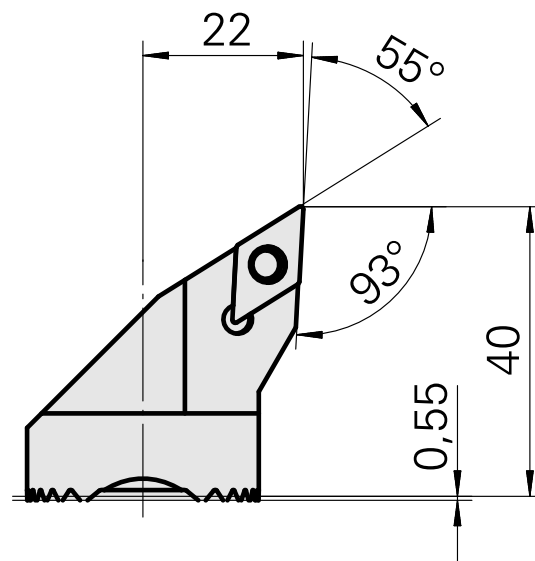

Boring head for DC.. 11T3..

Technical data

Mounting	for DC.. 11T3..
Cooling	internal
Pressure	50 bar
X [mm]	40 (1.57")
Z [mm]	22 (0.87)
INDEX TRAUB products	G220.3 • G220 • R200 • TNX65/42 • TNX220.3

10586077
W9990280

INDEX

Documents

No downloads available for this product

Accessories

Required for operation

[Countersunk screw Wohlhaupter Nr. 115673](#)

Product ID : 10587078

Previous product ID : W00013.0026
