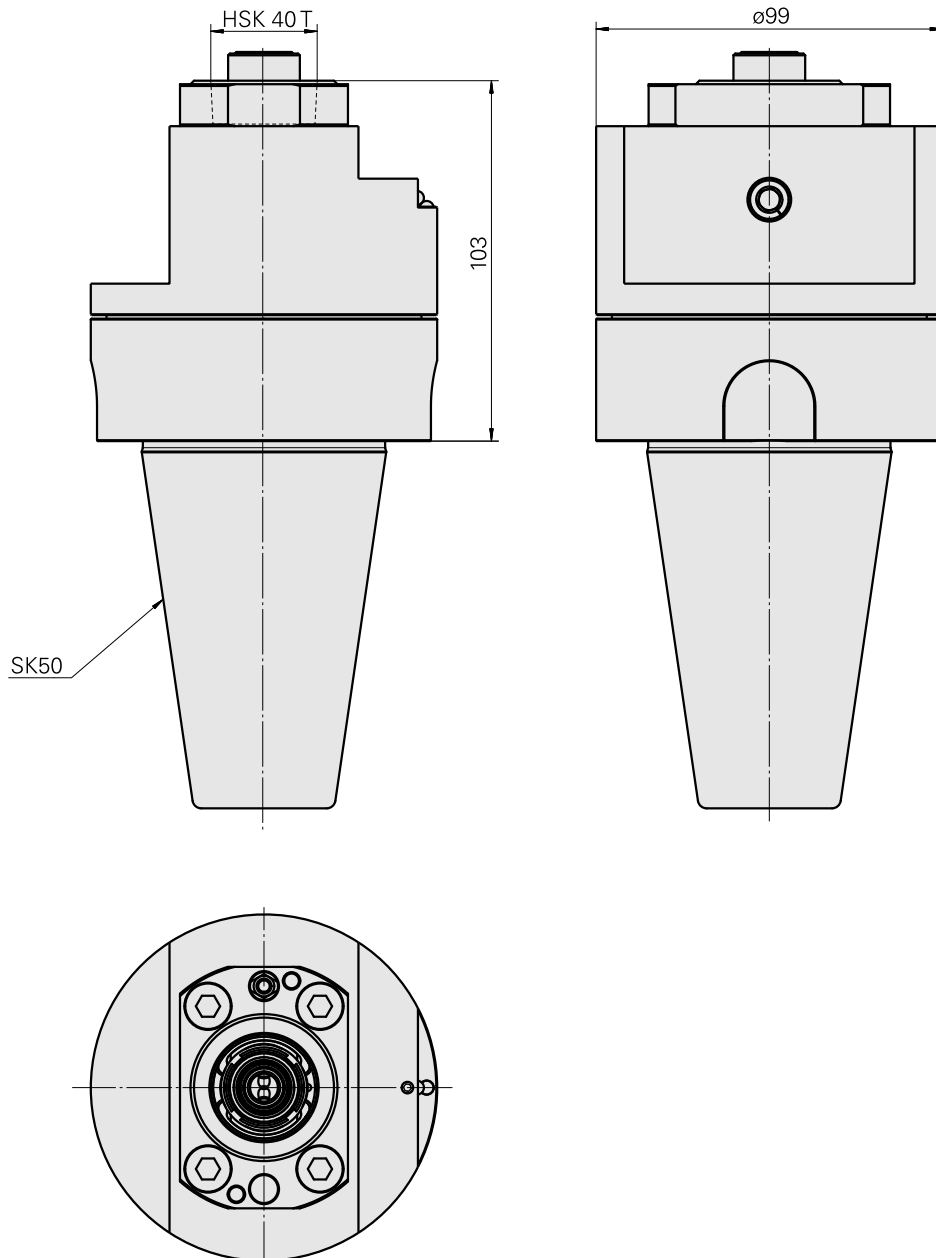

Adaptor

Technical data

TH accessories category

Adapter for presetting units

Mounting

SK50

Tool mounting

HSK 40