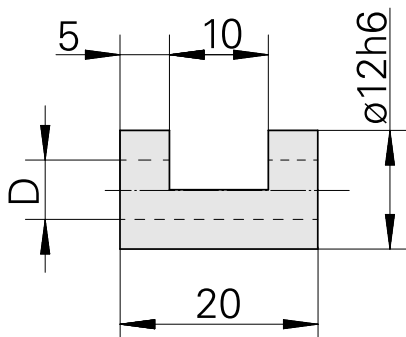

## Clamping sleeve D12/ 6.5mm

### Technical data

TH accessories category	Clamping sleeve
Mounting	D12
Tool mounting	6.5mm

10583669  
993112.0650

**INDEX**

---