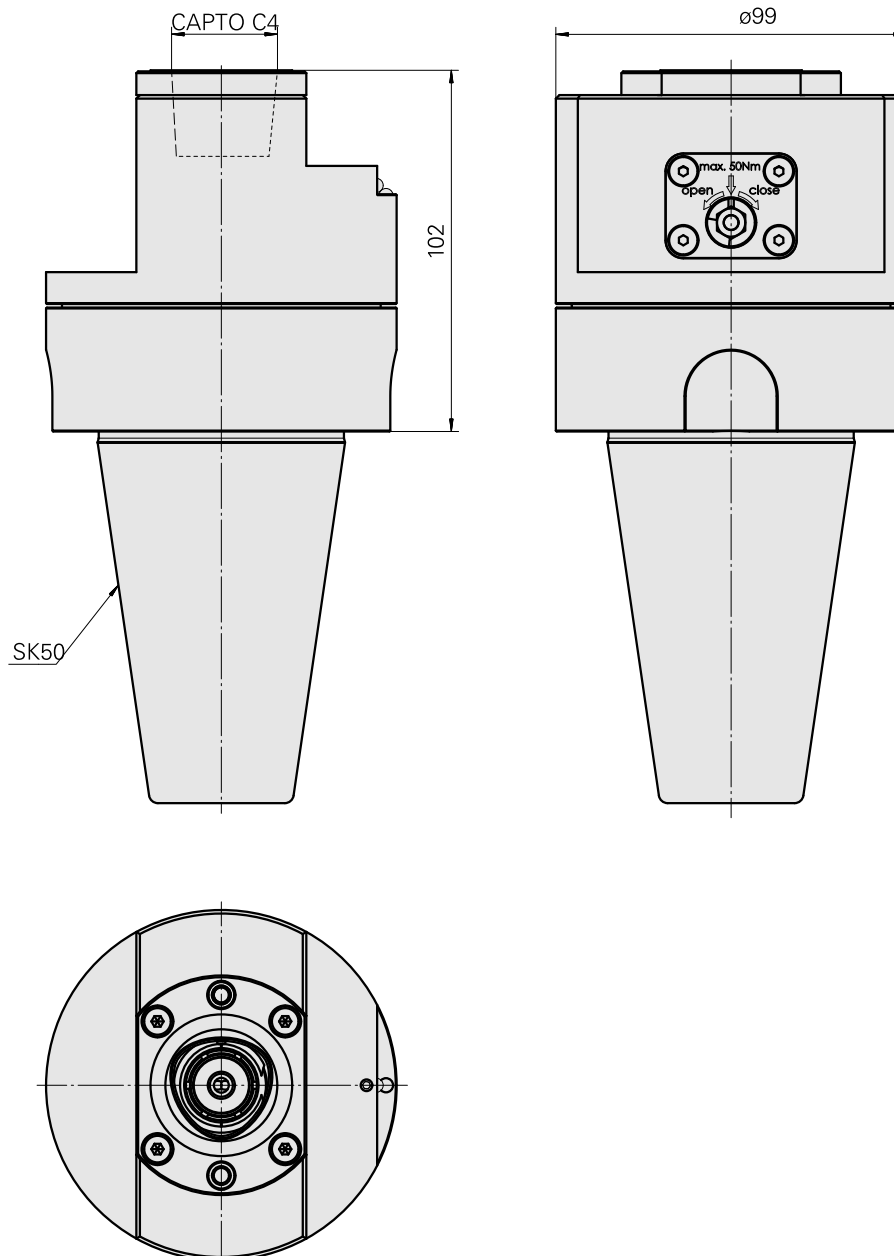

### Technical data

TH accessories category

Adapter for presetting units

Mounting

SK50

Tool mounting

CAPTO C4

10577772  
W9990957