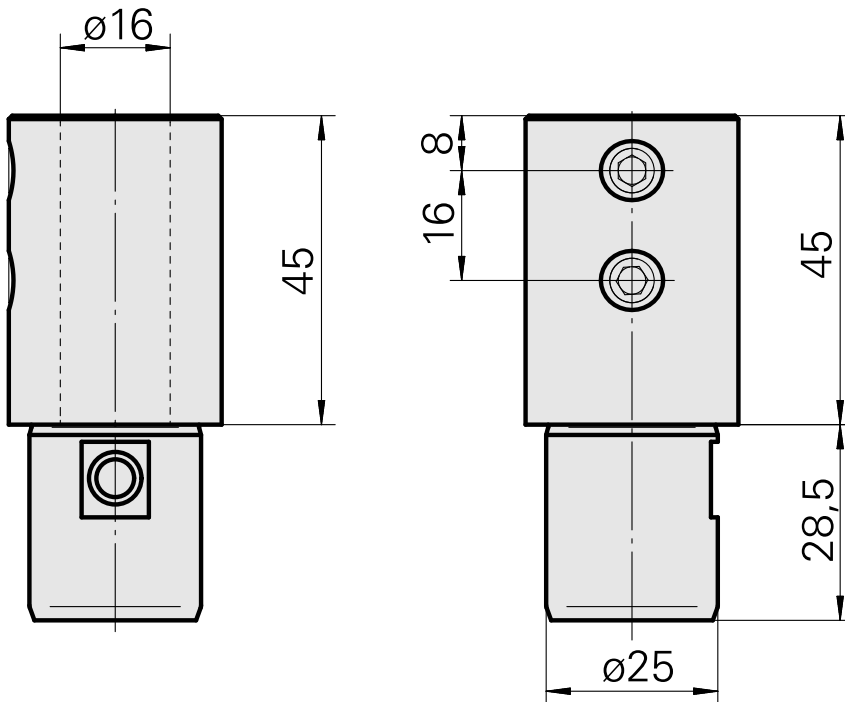

Mount D16 (0.63 ")

Technical data

Drive	not live
Cooling	internal
Mounting	D16
Pressure	80 bar
X [mm]	45 (1.77")
Y [mm]	-
Z [mm]	-
INDEX TRAUB products	TNL18 • TNL32 • TNL32-11

Documents

No downloads available for this product

Accessories

Optional accessories

Other accessories

[Mounting sleeve with collar D16](#)

Product ID : 10914323

Previous product ID : W67511.04--
