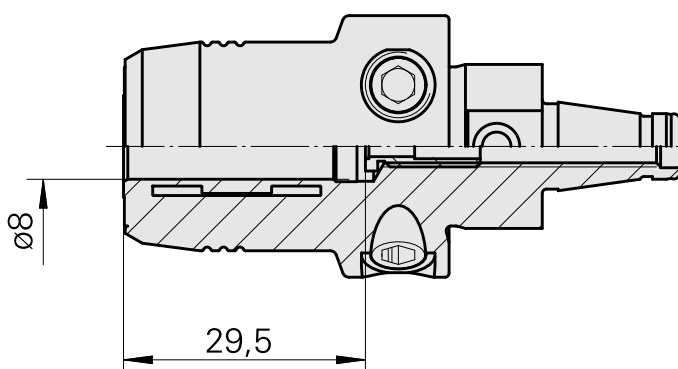

### Technical data

TH accessories category

WFB 20-12

Mounting

Hydraulic expansion chuck D8

Quick change inserts

hydraulic expan. mounting