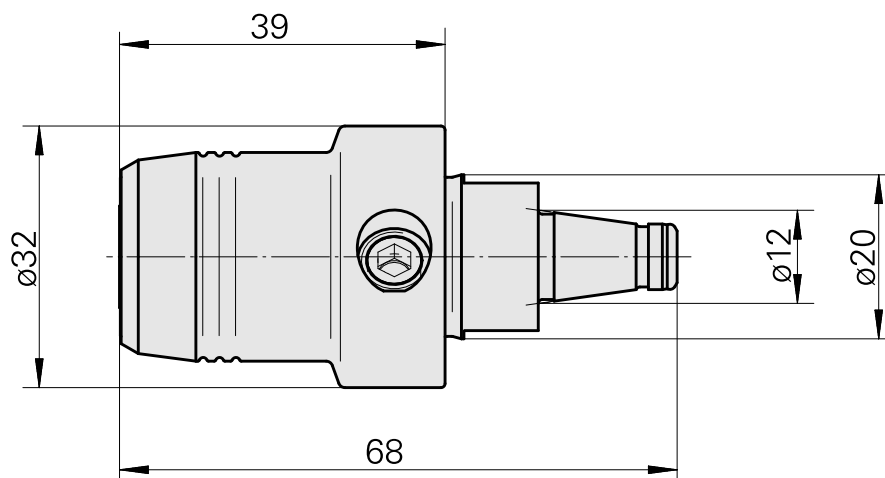

### Technical data

TH accessories category

WFB 20-12

Mounting

Hydraulic expansion chuck D8

Quick change inserts

hydraulic expan. mounting