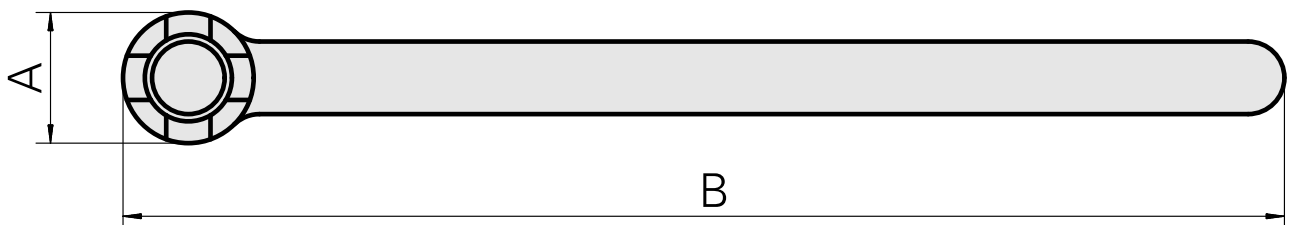

### Technical data

TH accessories category

Tool

Mounting

Milling shaft D32

Tools for Collet chucks

Mill arbor wrench