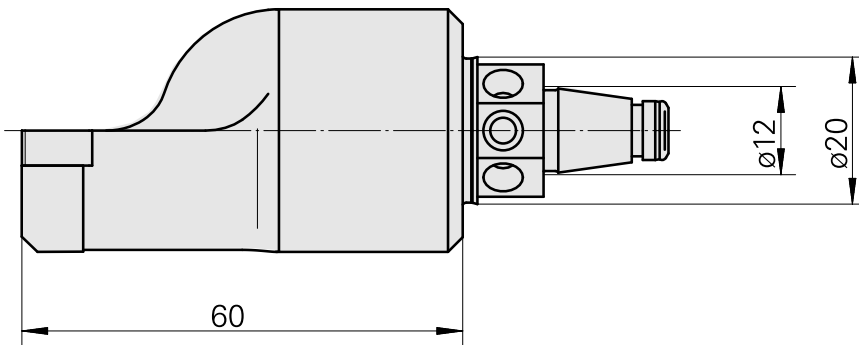

### Technical data

TH accessories category

WFB 20-12

Mounting

for CC.. 09T3..

Quick change inserts

Turning tool holder