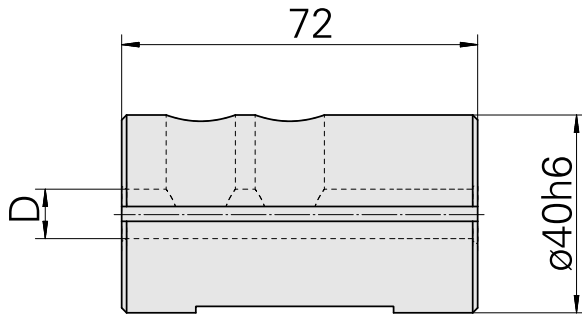

## Mounting sleeve D40/ 18mm

### Technical data

TH accessories category	Mounting sleeve
Mounting	D40
Tool mounting	18mm