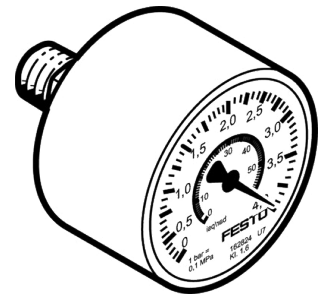

Pressure gauge

Technical data

Nominal size of pressure gauge

Mounting type

Pneumatic connection

Housing colour

Operating pressure

Line installation

Black

No 3-side view is currently available for this product