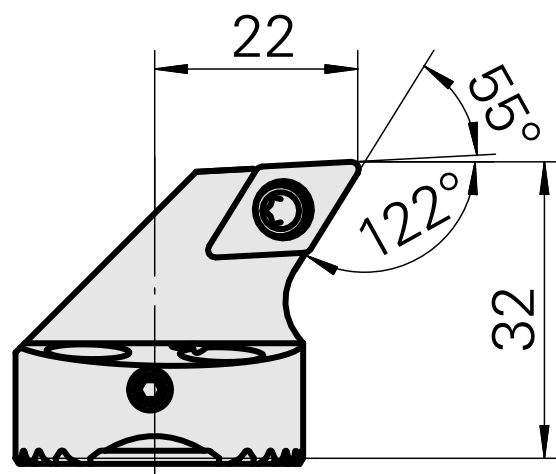

Boring head for DC.. 11T3..

Technical data

Mounting	for DC.. 11T3..
Cooling	internal
Pressure	50 bar
X [mm]	32 (1.26")
Z [mm]	22 (0.87)
INDEX TRAUB products	G220.3 • R200 • TNX65/42 • TNX220.3

Documents

No downloads available for this product

Accessories

Optional accessories

Other accessories

[Countersunk screw Wohlhaupter Nr. 115673](#)

Product ID : 10587078

Previous product ID : W00013.0026
