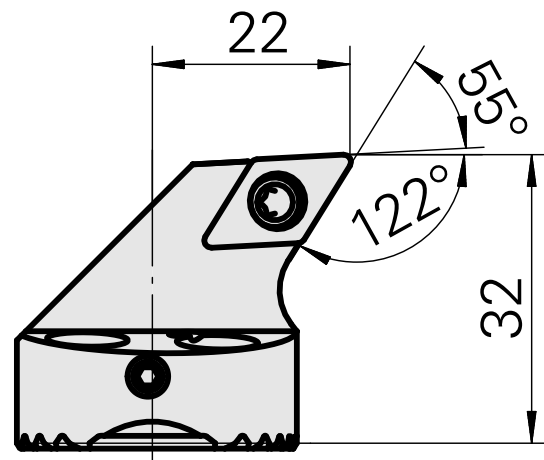

X [mm]

32 (1.26")

Z [mm]

22 (0.87)

INDEX TRAUB products

G220.3 • G220 • R200 • TNX65/42 •
TNX220.3

Documents

No downloads available for this product