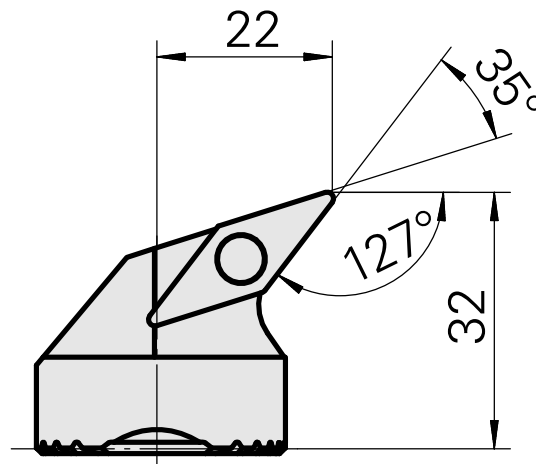

Boring head for VC.. 1604..

Technical data

Mounting	for VC.. 1604..
Cooling	internal
Pressure	50 bar
X [mm]	32 (1.26")
Z [mm]	22 (0.87)
INDEX TRAUB products	G220.3 • G220 • R200 • TNX65/42 • TNX220.3

Documents