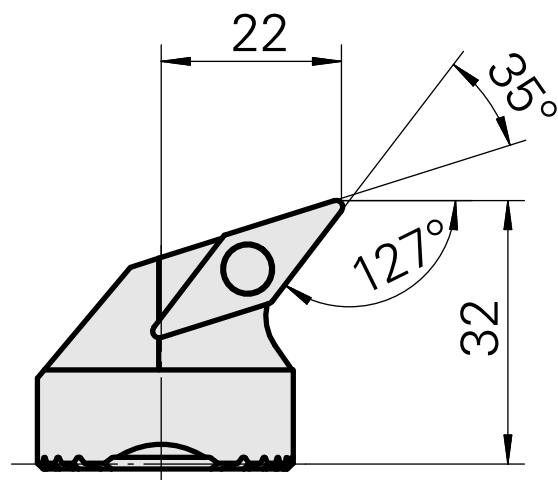

Boring head for VC.. 1604..

Technical data

Mounting	for VC.. 1604..
Cooling	internal
Pressure	50 bar
X [mm]	32 (1.26")
Z [mm]	22 (0.87)
INDEX TRAUB products	G220.3 • R200 • TNX65/42 • TNX220.3

Documents

No downloads available for this product

Accessories

Optional accessories

Other accessories

[Countersunk screw Wohlhaupter Nr. 115673](#)

Product ID : 10587078

Previous product ID : W00013.0026
