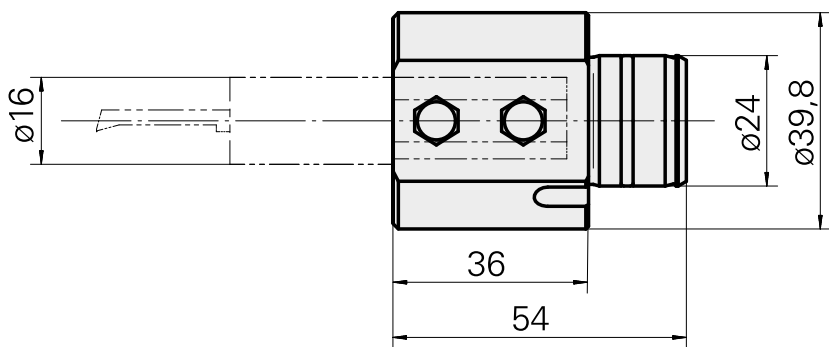

Mount D16 (0.63 ")

Technical data

Drive	not live
Cooling	internal
Mounting	D16
Pressure	80 bar
X [mm]	36 (1.42")
Y [mm]	-
Z [mm]	-
INDEX TRAUB products	ABC65 • TNK42/65 • TNL18 • TNL20 • TNL32-11 • TNL32 • TNL32-11 compact • TNL20-11 • TNL32 compact • TNK40.2-10 • TNL20.2 • TNK40.2

[Clamping screw M 6x15](#)

Product ID : 10762814

Previous product ID : 900804

[Clamping screw M 6x10](#)

Product ID : 10682377

Previous product ID : 900710
