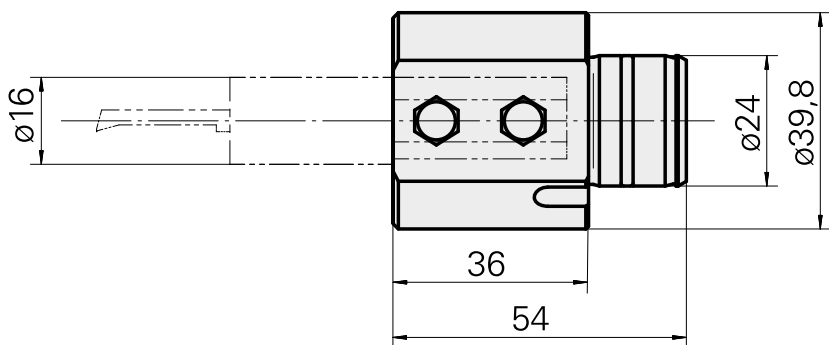

Mount D16 (0.63 ")

Technical data

Drive	not live
Cooling	internal
Mounting	D16
Pressure	80 bar
X [mm]	36 (1.42")
Y [mm]	-
Z [mm]	-
INDEX TRAUB products	ABC65 • TNK42/65 • TNL18 • TNL20 • TNL32-11 • TNL32 • TNL32-11 compact • TNL20-11 • TNL32 compact • TNK40.2-10 • TNK40.2-8 • TNL20.2

[Clamping screw M 6x15](#)

Product ID : 10762814

Previous product ID : 900804

[Clamping screw M 6x10](#)

Product ID : 10682377

Previous product ID : 900710
