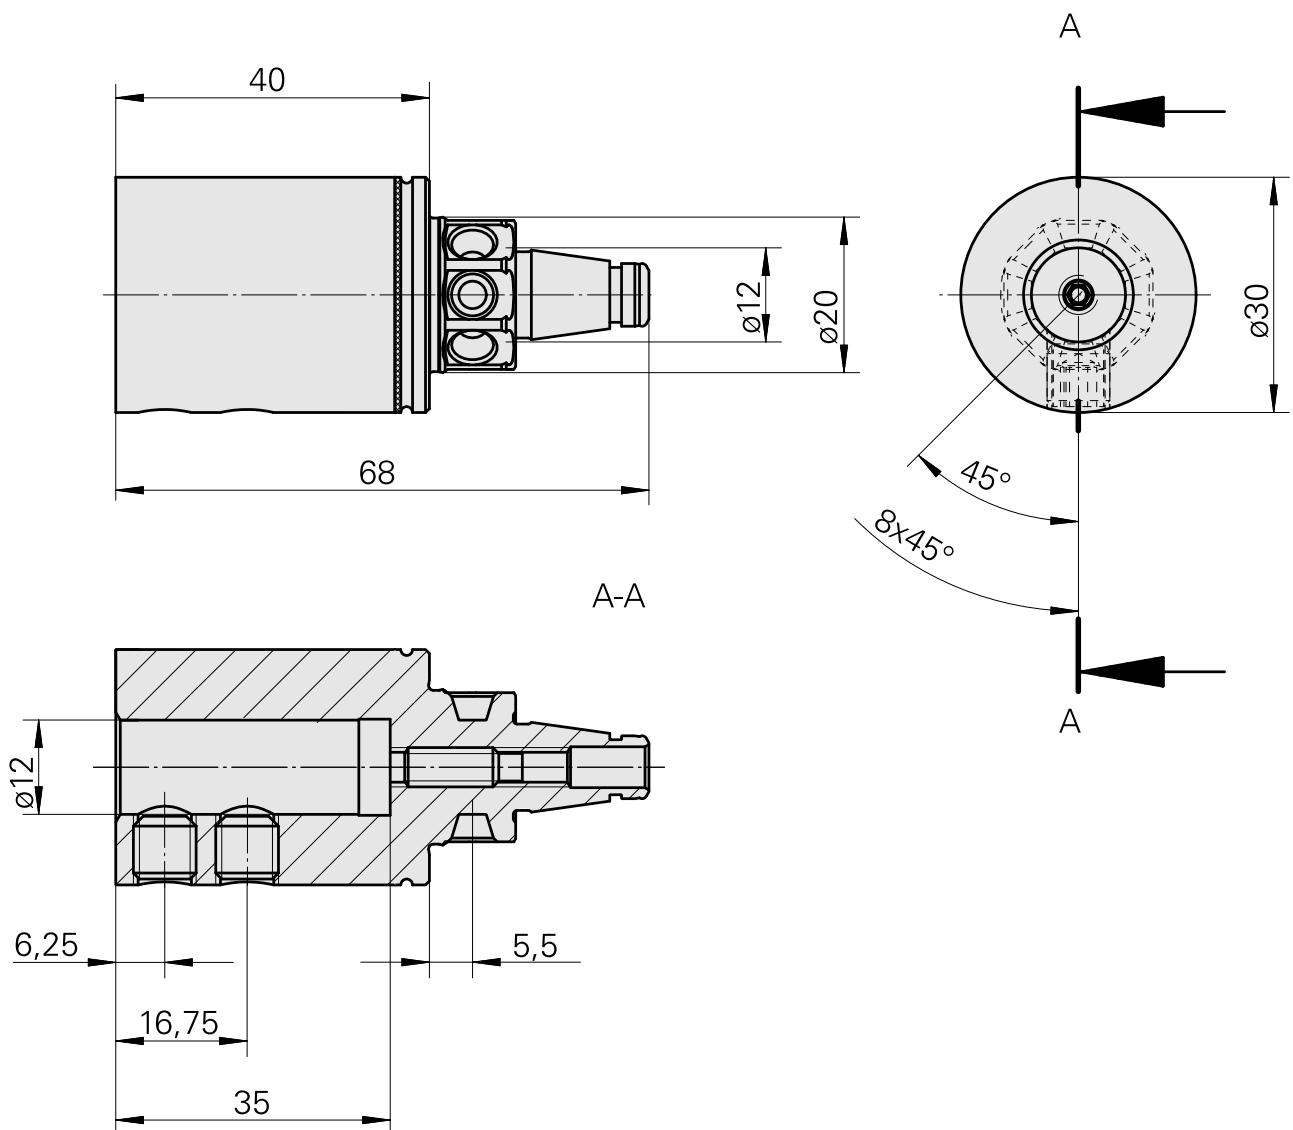

WFB 20-12 D12

Technical data

TH accessories category	WFB 20-12
Mounting	D12
Quick change inserts	Boring tool holder

Documents

No downloads available for this product

Accessories

Optional accessories

Other accessories

[Mounting sleeve with collar D12](#)

Product ID : 11060576

Previous product ID : W94280.21--

[Adjusting screw M 5x15](#)

Product ID : 10491071

Previous product ID : 326794

[SET SCREW 8X8-913](#)

Product ID : 10921433

Previous product ID : 410156.0808
