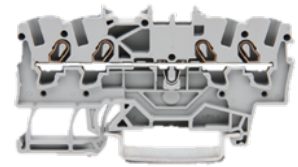

## Clip

### Technical data

<b>manufacturer product line</b>	Wago
<b>Electrical assemblies</b>	Terminal
<b>manufacturer product line</b>	Wago Serie 2001
<b>Length</b>	70 Millimeter
<b>Width</b>	4.2 Millimeter
<b>Height</b>	33 Millimeter
<b>Cross-section</b>	1.5 Square millimeter
<b>Number of wires/poles (ST)</b>	4 Piece
	GY - grey