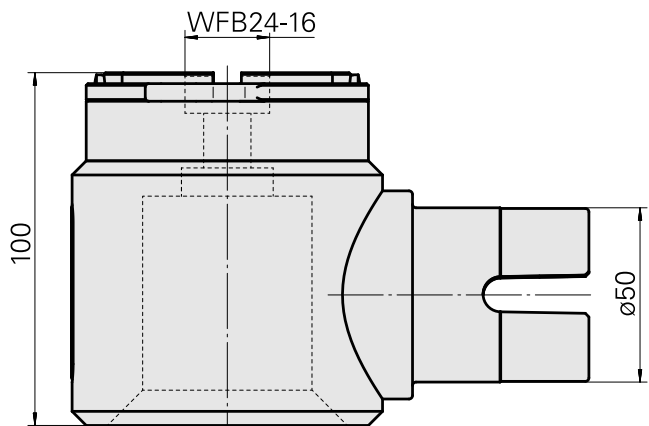

Adapter mounting aid WFB 24-16

Technical data

TH accessories category

Adapter mounting aid

Tool mounting

WFB 24-16

10499390
W9990826

INDEX