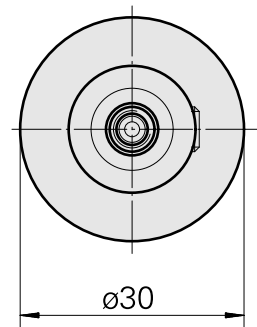

### Technical data

TH accessories category	WFB 20-12
Mounting	D6
Quick change inserts	Weldon mounting