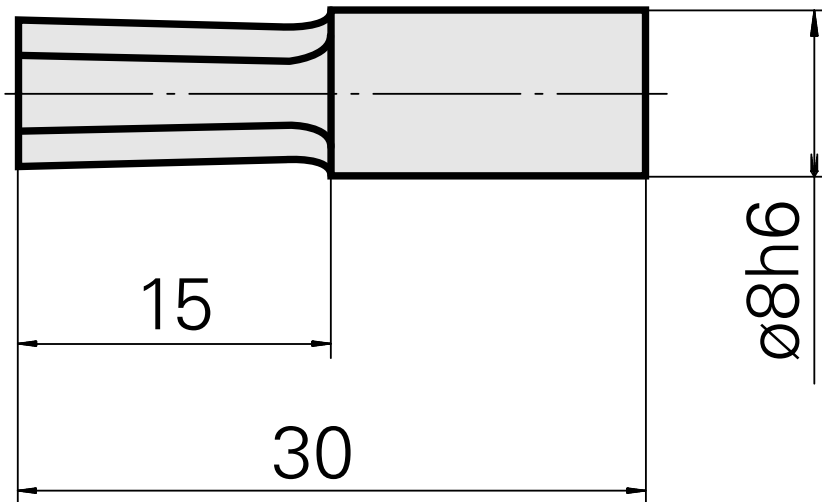

Broach SW6 mm

Technical data

| | |
|-------------------------|--------|
| TH accessories category | Broach |
| Mounting | SW6 mm |
| Tool mounting | 8mm |

Documents

No downloads available for this product