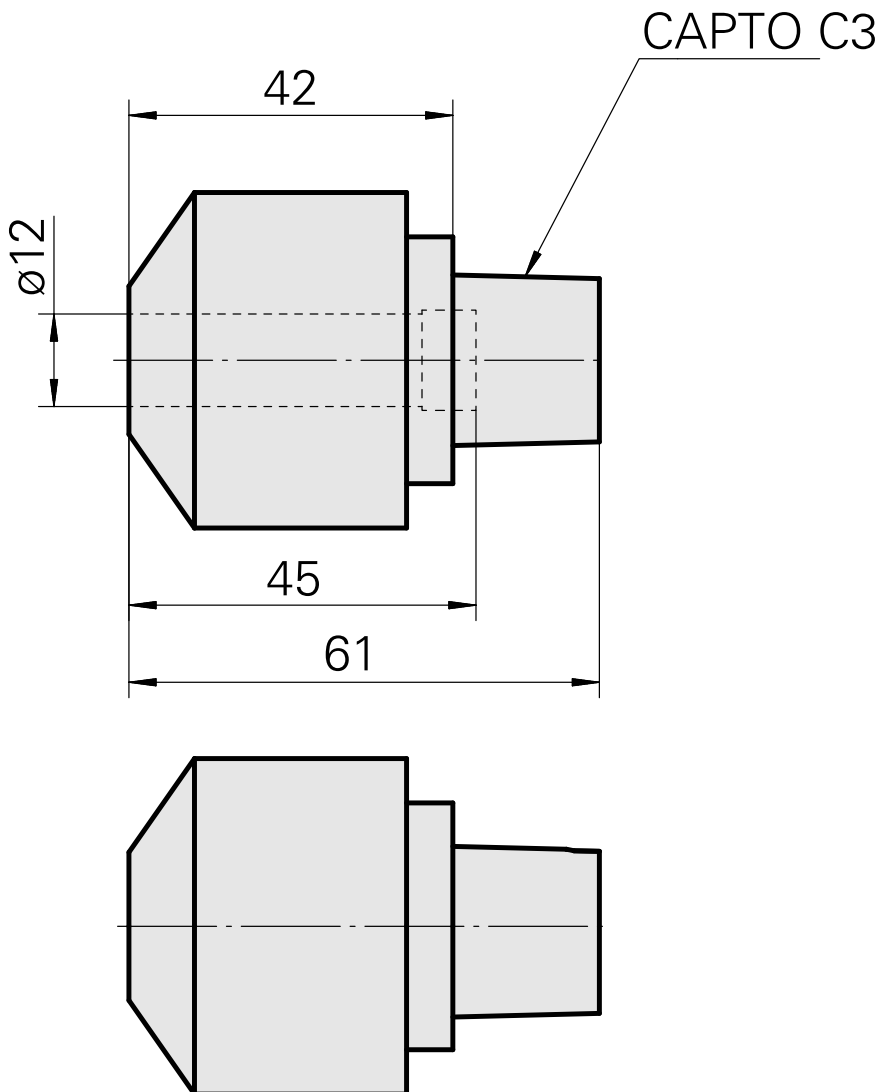

INDEX CAPTO C3 Hydraulic expansion chuck

Technical data

TH accessories category

INDEX CAPTO C3

Mounting

Hydraulic expansion chuck D12

Quick change inserts

hydraulic expan. mounting

[Reductions Hydraulic Expansion D12](#)

Product ID : 10945239

Previous product ID : W99911--
