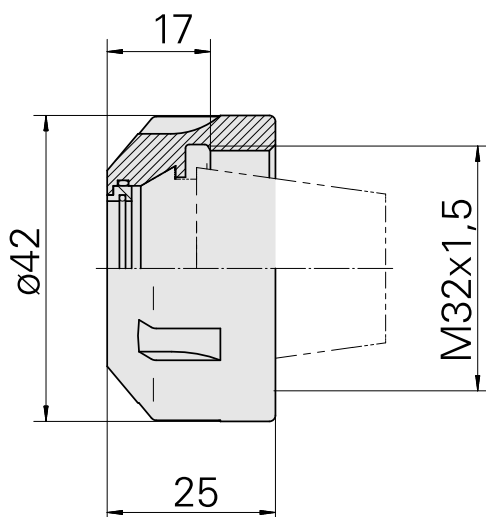

## Clamping nut, for internal cooling lubricant supply

### Technical data

TH accessories category	Clamping nut
Mounting	ER25
Collet type	ER 25
Clamping nut type	Female thread

10464259  
901939.3251

**INDEX**

---