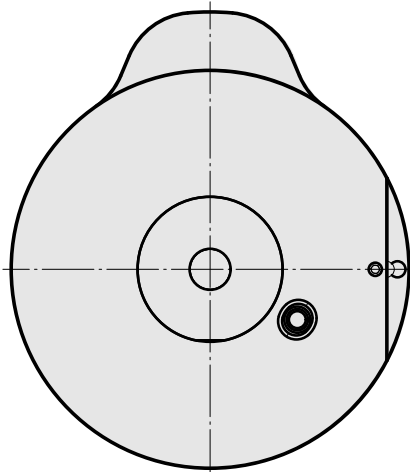

Adaptor

Technical features

TH accessories category

Adapter for presetting units

Mounting

D80 for presetting devices

Tool mounting

Shank 36