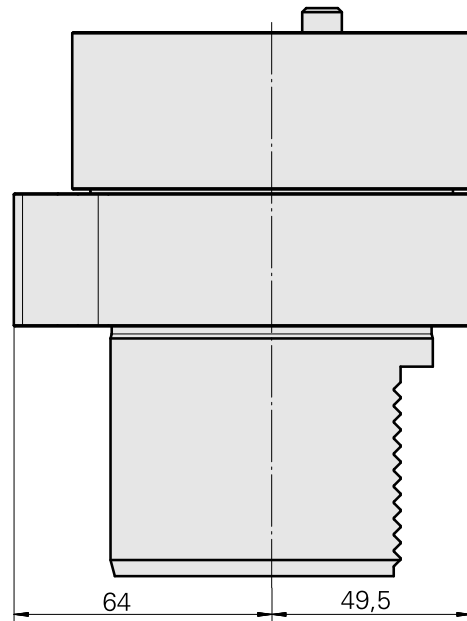

Adaptor

Technical features

TH accessories category

Adapter for presetting units

Mounting

D80 for presetting devices

Tool mounting

Shank 36