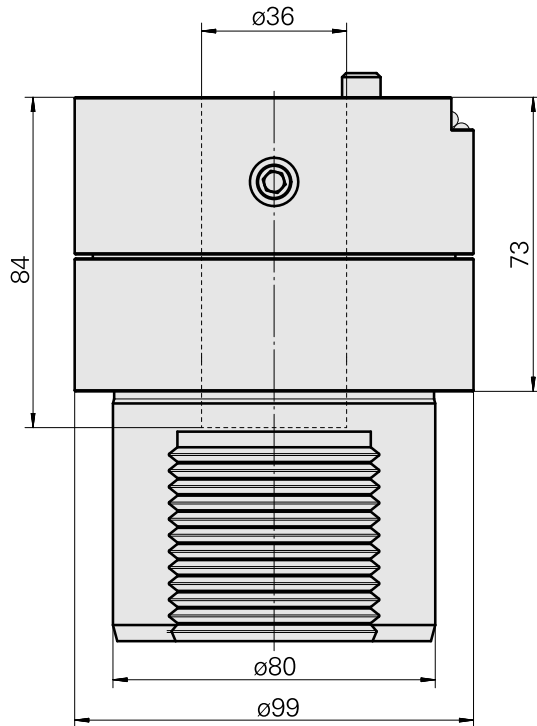

Adaptor

Technical features

TH accessories category

Adapter for presetting units

Mounting

D80 for presetting devices

Tool mounting

Shank 36