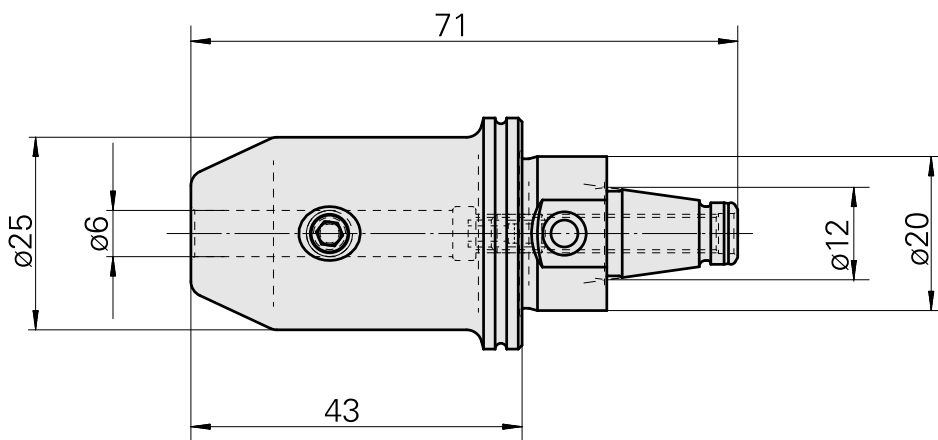

### Technical data

|                         |                 |
|-------------------------|-----------------|
| TH accessories category | WFB 20-12       |
| Mounting                | D6              |
| Quick change inserts    | Weldon mounting |