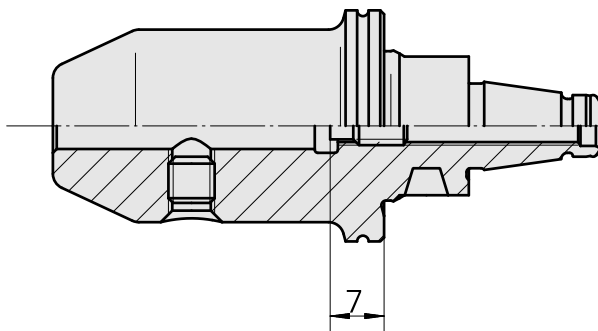

### Technical data

|                         |                 |
|-------------------------|-----------------|
| TH accessories category | WFB 20-12       |
| Mounting                | D6              |
| Quick change inserts    | Weldon mounting |