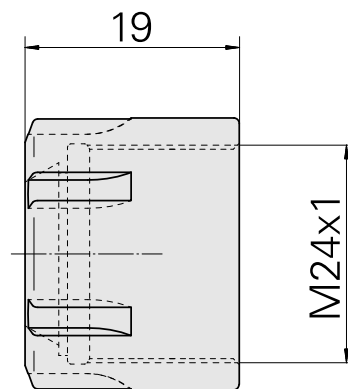

Clamping nut

Technical data

TH accessories category

Clamping nut

Mounting

ER20

Collet type

ER 20

Clamping nut type

Female thread diameter reduced

10435531
901939.2201

INDEX

Documents

No downloads available for this product