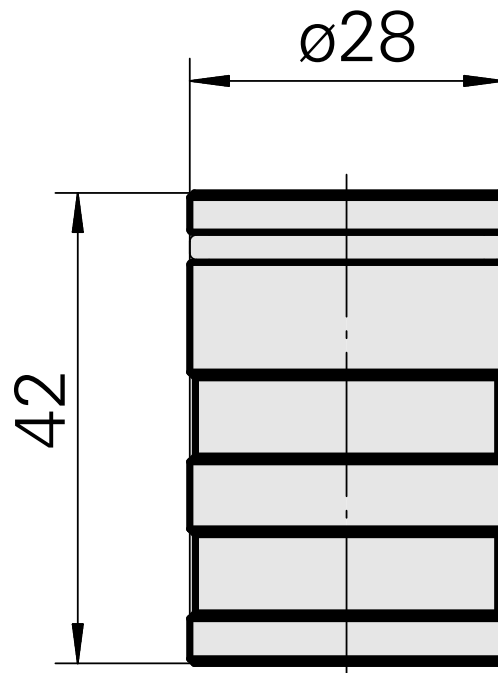

### Technical data

Shank TNL

Drive

INDEX TRAUB products

Shank 28

not live

TNL12 • TNL12.2

10421704  
950514