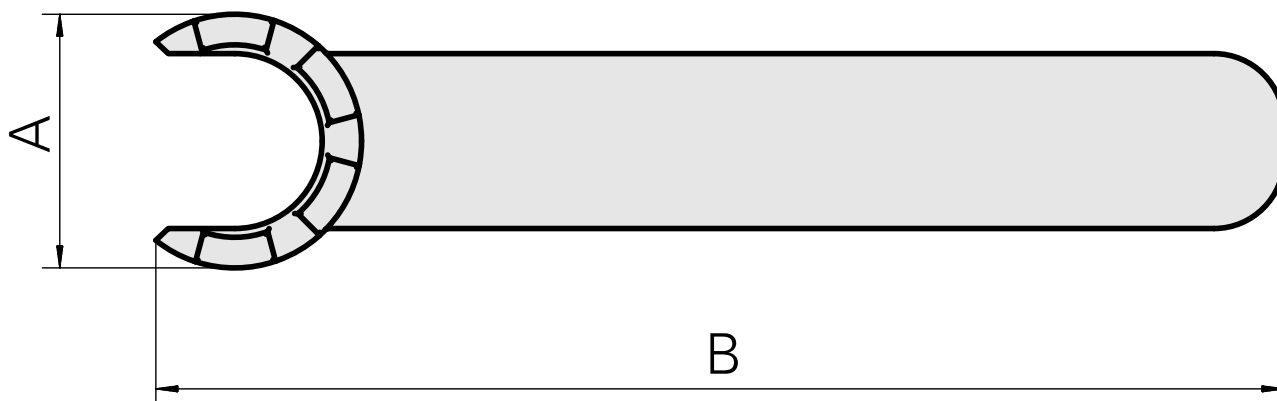

### Technical data

TH accessories category

Tool

Mounting

ER25

Collet type

ER 25

Clamping nut type

Female thread diameter reduced

Tools for Collet chucks

Clamping nut wrench

10408249  
490219.2251

**INDEX**

---