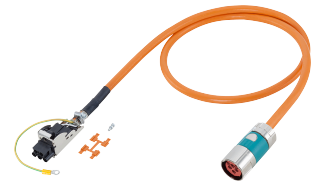

Cable

Technical data

Electrical assemblies	Electr. assembly lines
Length	10500 Millimeter
Cross-section	1.5 Square millimeter
Number of wires/poles (ST)	6 Piece
Voltage	600 Volt
Plug connection/type	M23 (size 1 / encoder)
Outer diameter (mm)	11.2 Millimeter
	OG - orange
Shield	yes - shielded
Insulating material	PUR