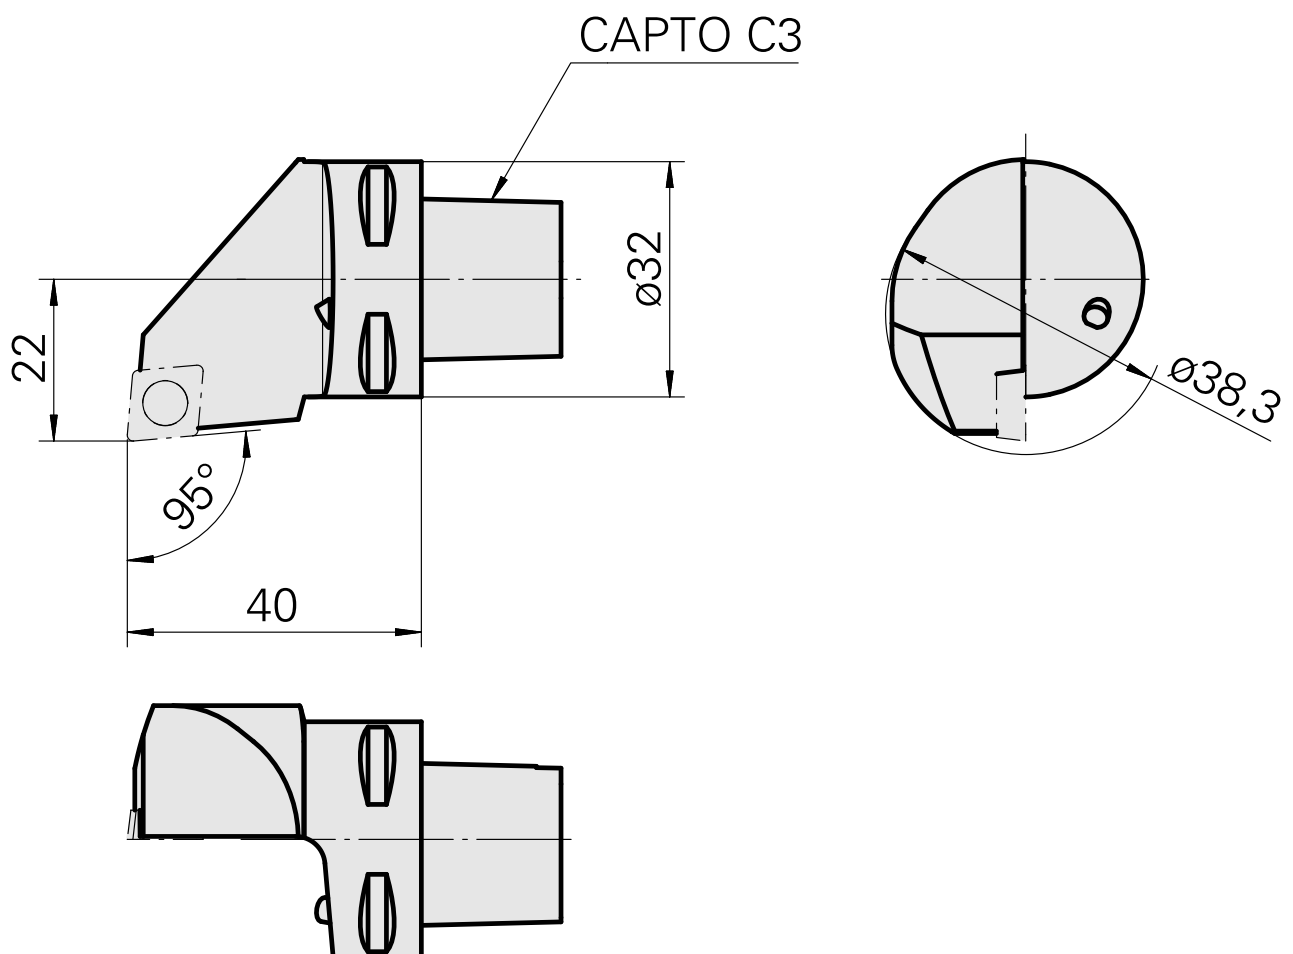

INDEX CAPTO C3 for CC.. 09T3.., right, with gripper groove

Technical data

TH accessories category

INDEX CAPTO C3

Mounting

for CC.. 09T3..

Quick change inserts

Turning tool holder