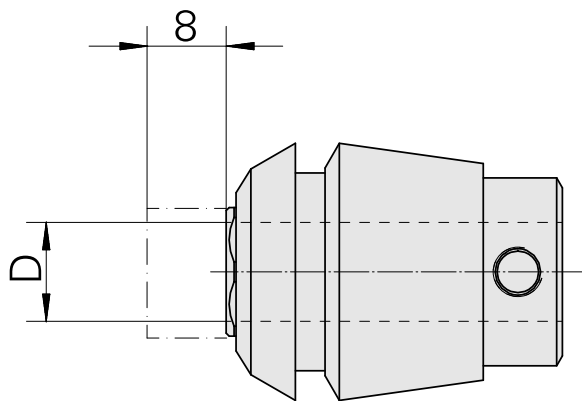

## ER-Collet chuck for taps ET 1-25 7mm

### Technical data

TH accessories category	ER-Collet chuck for taps
Mounting	ER25
Tool mounting	7mm
Collet type	ET 1-25

10386926  
322465

**INDEX**

---