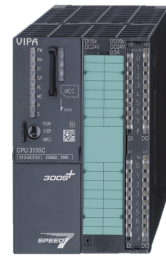

## Electronic Control Board

### Technical data

Electrical assemblies

I/O part IP20 cabinet

No 3-side view is currently available for this product

10370486  
487456.1281

**INDEX**

---