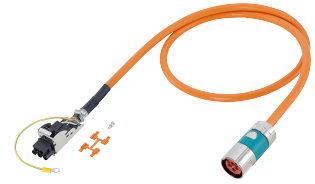

Cable

Technical data

Electrical assemblies	Electr. assembly lines
Length	2500 Millimeter
Cross-section	1.5 Square millimeter
Number of wires/poles (ST)	6 Piece
Voltage	600 Volt
Plug connection/type	M23 (size 1 / encoder)
Outer diameter (mm)	11.2 Millimeter
	OG - orange
Shield	yes - shielded
Insulating material	PUR