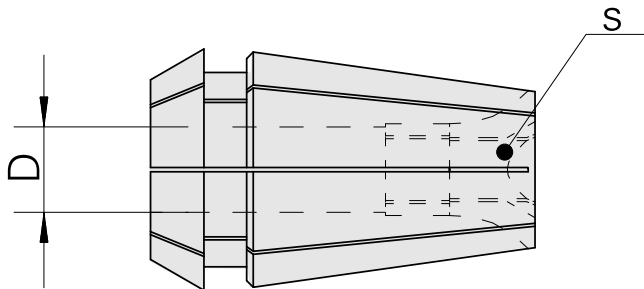

## ER-Collet chuck for taps ER 25-GB 6mm

### Technical data

TH accessories category	ER-Collet chuck for taps
Mounting	ER25
Tool mounting	6mm
Collet type	ER 25-GB