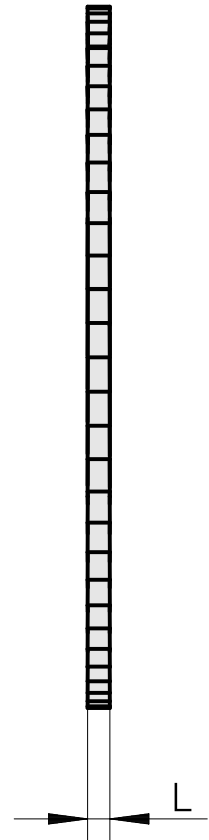

## Saw blade, circular saw blade width 0.6 mm (0.023")

### Technical data

TH accessories category

Circular saw blade d63

Tool mounting

16mm

10358779  
223010.6306

**INDEX**

---