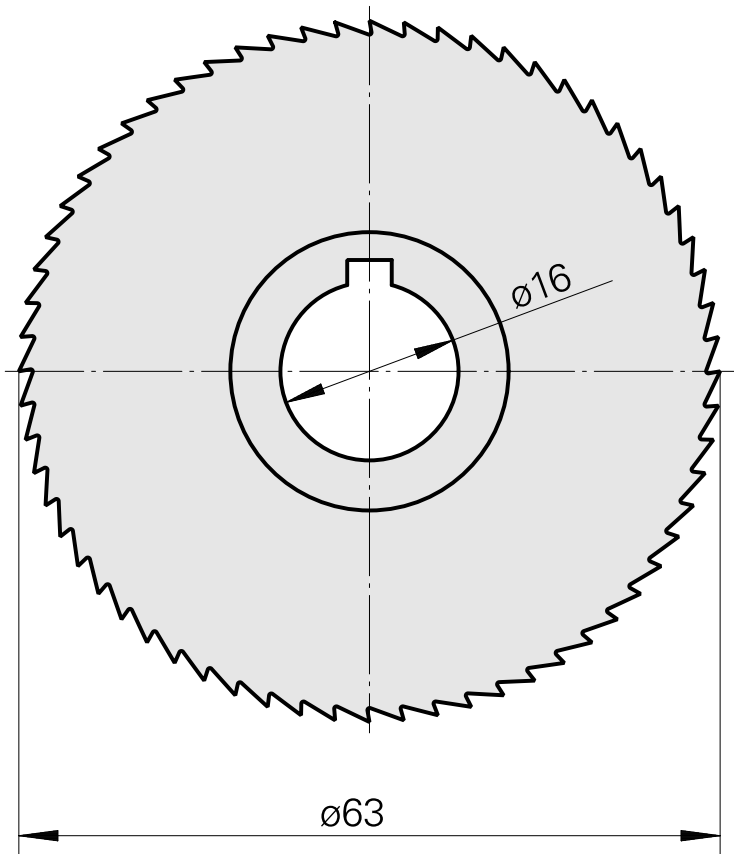

## Saw blade, circular saw blade width 0.6 mm (0.023")

### Technical data

TH accessories category

Circular saw blade d63

Tool mounting

16mm

10358779  
223010.6306

**INDEX**

---