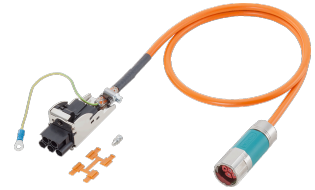

### Technical data

<b>Electrical assemblies</b>	Electr. assembly lines
<b>Length</b>	1500 Millimeter
<b>Cross-section</b>	1.5 Square millimeter
<b>Number of wires/poles (ST)</b>	4 Piece
<b>Voltage</b>	600 Volt
<b>Plug connection/type</b>	M23 (size 1 / encoder) OG - orange
<b>Shield</b>	yes - shielded
<b>Insulating material</b>	TPM