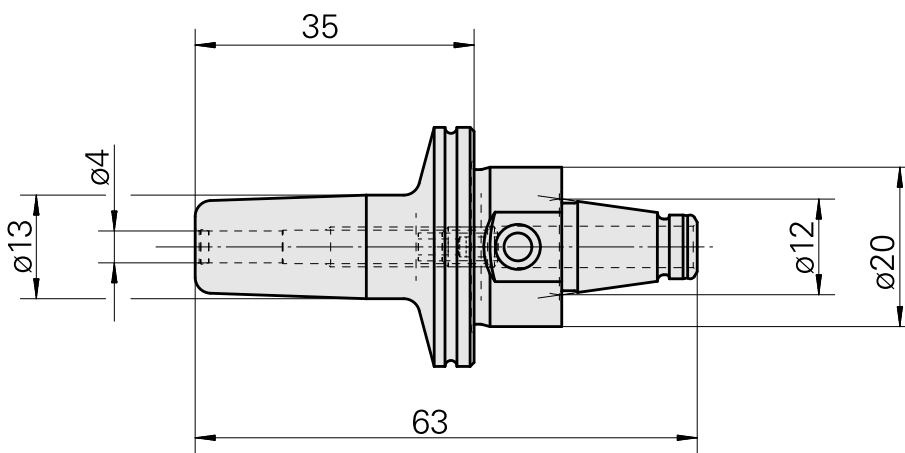

WFB 20-12 Shrink-fit mounting D4

Technical data

TH accessories category

WFB 20-12

Mounting

Shrink-fit mounting D4

Quick change inserts

shrink-fit mounting

Documents

No downloads available for this product

Accessories

Optional accessories

Other accessories

[Adjusting screw M 5x10](#)

Product ID : 10674886

Previous product ID : 326793
