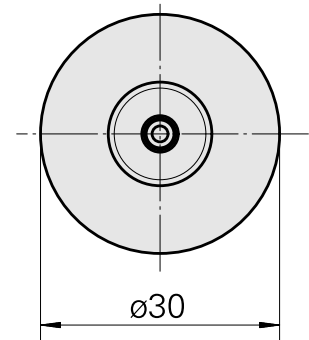

WFB 20-12 Shrink-fit mounting D4

Technical data

TH accessories category

WFB 20-12

Mounting

Shrink-fit mounting D4

Quick change inserts

shrink-fit mounting