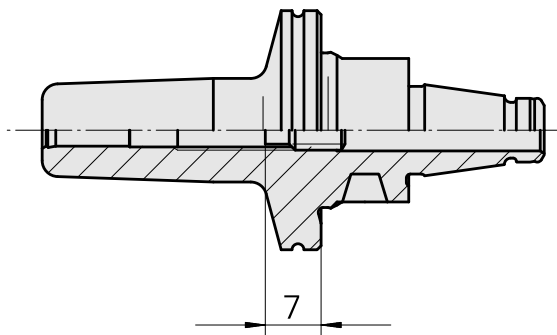

WFB 20-12 Shrink-fit mounting D4

Technical data

TH accessories category

WFB 20-12

Mounting

Shrink-fit mounting D4

Quick change inserts

shrink-fit mounting

Documents

No downloads available for this product

Accessories

Optional accessories

Other accessories

[Adjusting screw M 5x10](#)

Product ID : 10674886

Previous product ID : 326793
