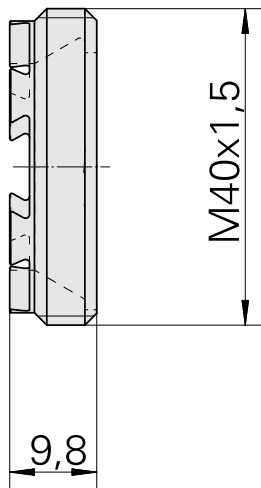

### Technical data

TH accessories category

Clamping nut

Mounting

ER32

Collet type

ER 32

Clamping nut type

Male thread

10322936  
325950

**INDEX**

---