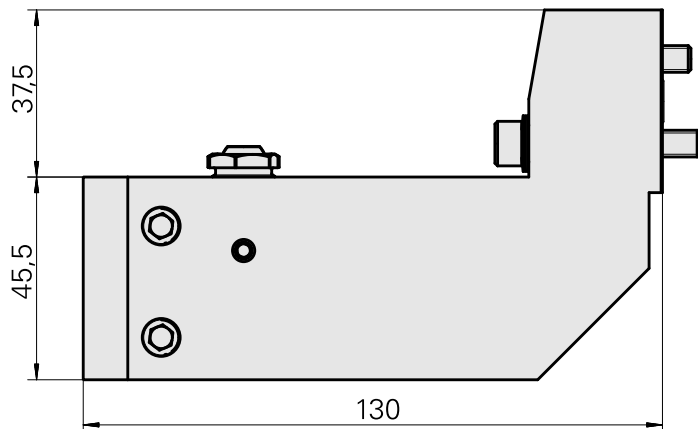

## Mount D25

### Technical data

Drive	not live
Cooling	external
Pressure	80 bar
Mounting	D25
X [mm]	112.6 (4.43")
Y [mm]	-
Z [mm]	-
INDEX TRAUB products	MS16-6 • MS16-6 Plus