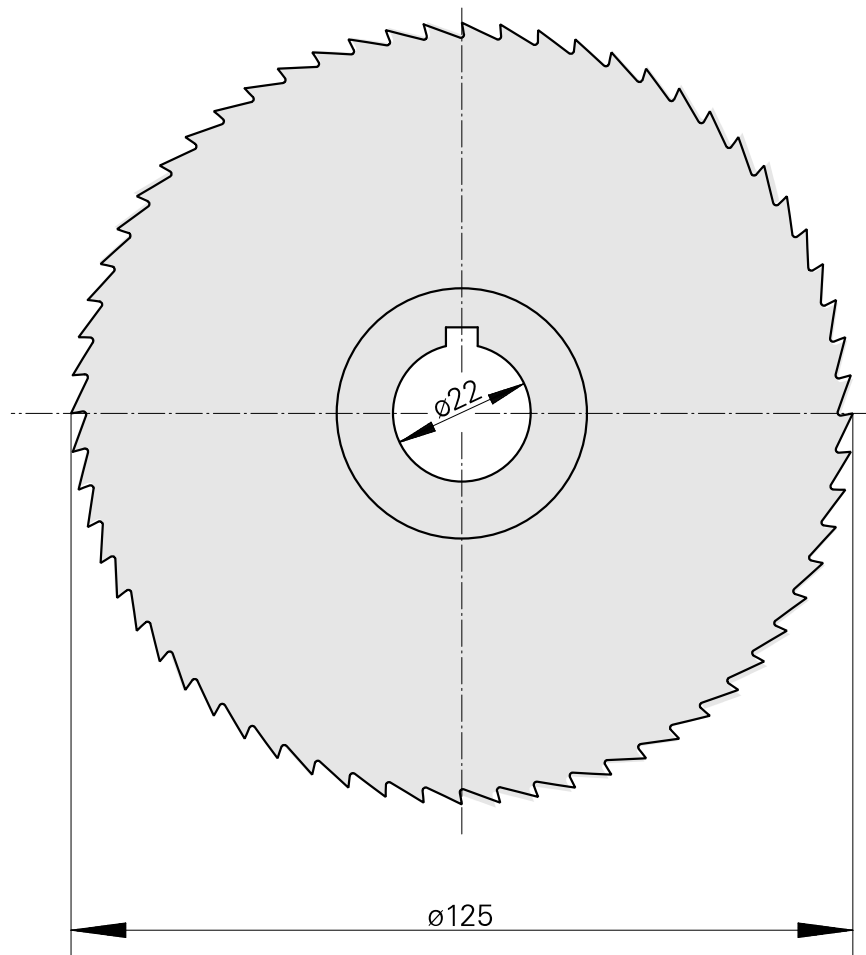

## Saw blade, circular saw blade width 4 mm (0.15")

### Technical data

TH accessories category

Circular saw blade d125

Tool mounting

22mm

10306434  
223015.2540

**INDEX**

---