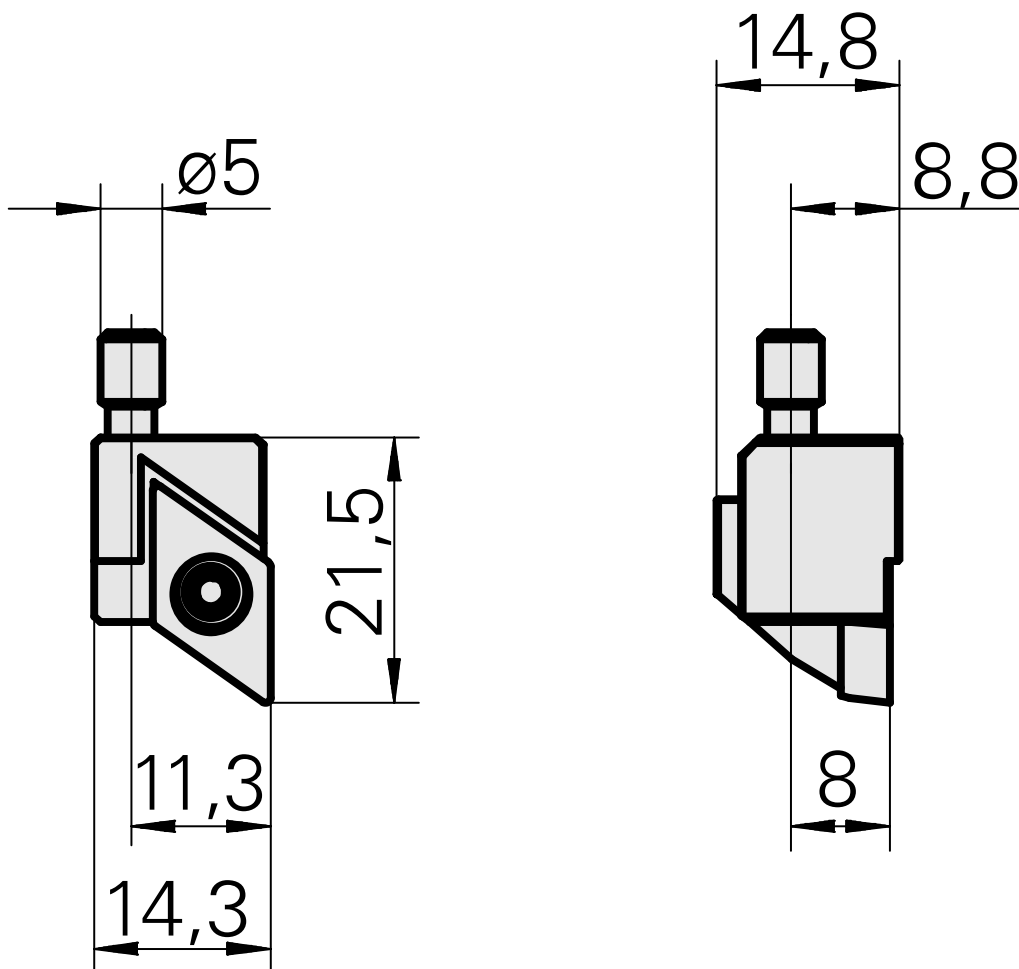

## Cassette

### Technical data

TH accessories category

Cassette, left

Mounting

for DC.. 11T3..