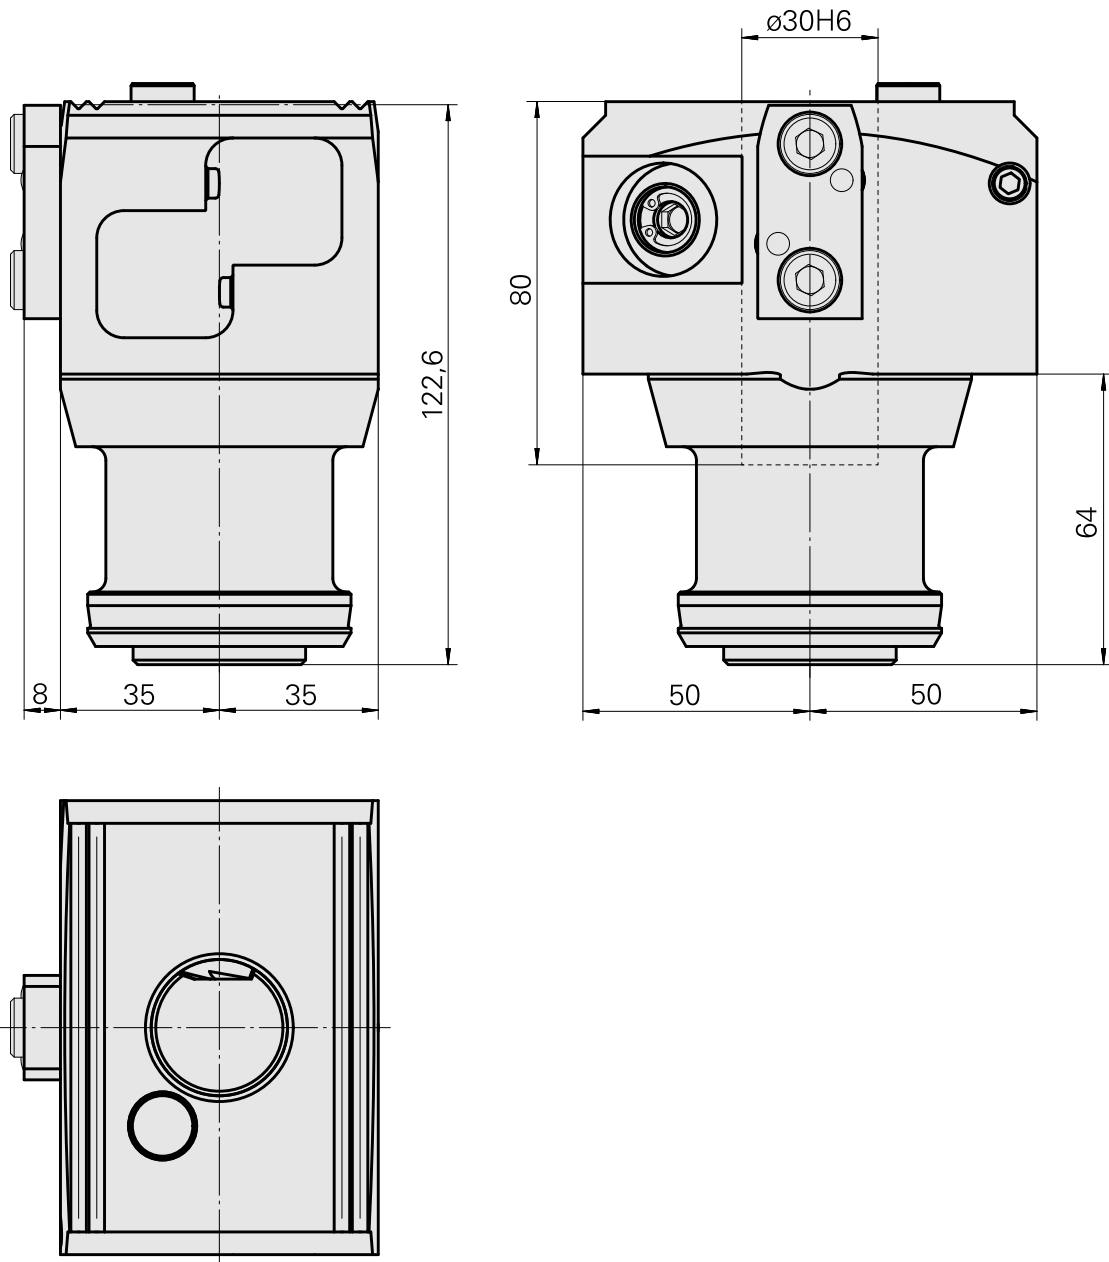

Mount VDI30

Technical data

TH accessories category

Adapter pre-adjustment block

Tool mounting

VDI 30

Documents

No downloads available for this product