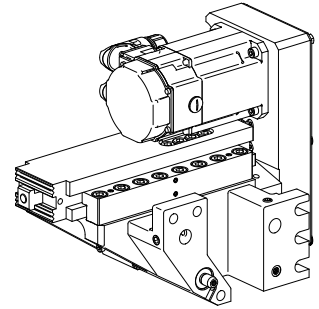

slide X-axis

Technical data

Machining position

INDEX TRAUB products

MS16-6 • MS16-6 Plus

No 3-side view is currently available for this product

Documents

No downloads available for this product

Accessories

Optional accessories

Quad-Ring® Seal

[quad-ring](#)

Product ID : 10606686

Previous product ID : 479112.0102

manufacturer product line Trelleborg	TSS material no.	Cord size 2.62 Millimeter	manufacturer product line Quad-Ring® Seal
---	------------------	------------------------------	--

O-Rings

[O-RING](#)

Product ID : 10720281

Previous product ID : 479100.0102

manufacturer product line Trelleborg	TSS material no.	Cord size 2 Millimeter	manufacturer product line O-ring
---	------------------	---------------------------	-------------------------------------

[Gasket ring](#)

Product ID : 10866740

Previous product ID : 479103.1542

manufacturer product line Trelleborg	TSS material no.	Cord size 2.62 Millimeter	manufacturer product line O-ring
---	------------------	------------------------------	-------------------------------------