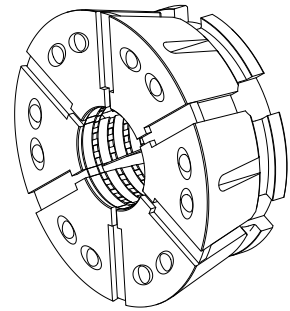

## Clamping head SK100 D=62,00mm

### Technical data

<b>Clamping device size</b>	SK100
<b>manufacturer product line</b>	SPANNTOP nova chuck
<b>Clamping type</b>	grooved
<b>Nominal diameter (mm)</b>	62 Millimeter
<b>Clamping method</b>	External clamping
<b>manufacturer product line</b>	Hainbuch