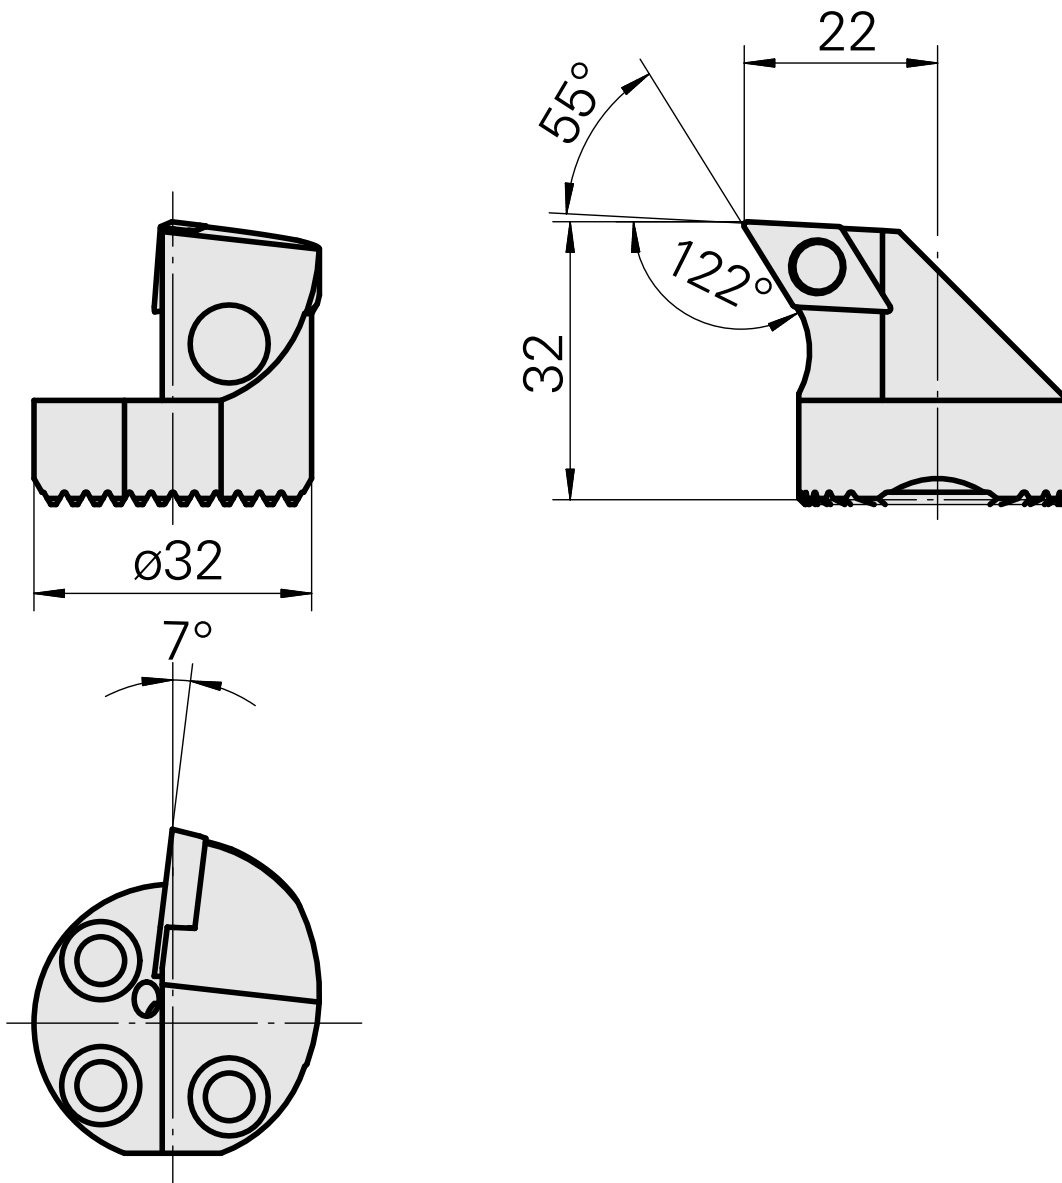

## Boring head for DC.. 11T3..

### Technical data

|                      |   |
|----------------------|---|
| Mounting             | for DC.. 11T3..                               |
| Cooling              | internal                                      |
| Pressure             | 50 bar  |
| X [mm]               | 32 (1.26")                                    |
| Z [mm]               | 22 (0.87)                                     |
| INDEX TRAUB products | G220.3 • G220 • R200 • TNX65/42 •<br>TNX220.3 |

### **Other accessories**

[Countersunk screw Wohlhaupter Nr. 115673](#)

Product ID : 10587078

Previous product ID : W00013.0026

---