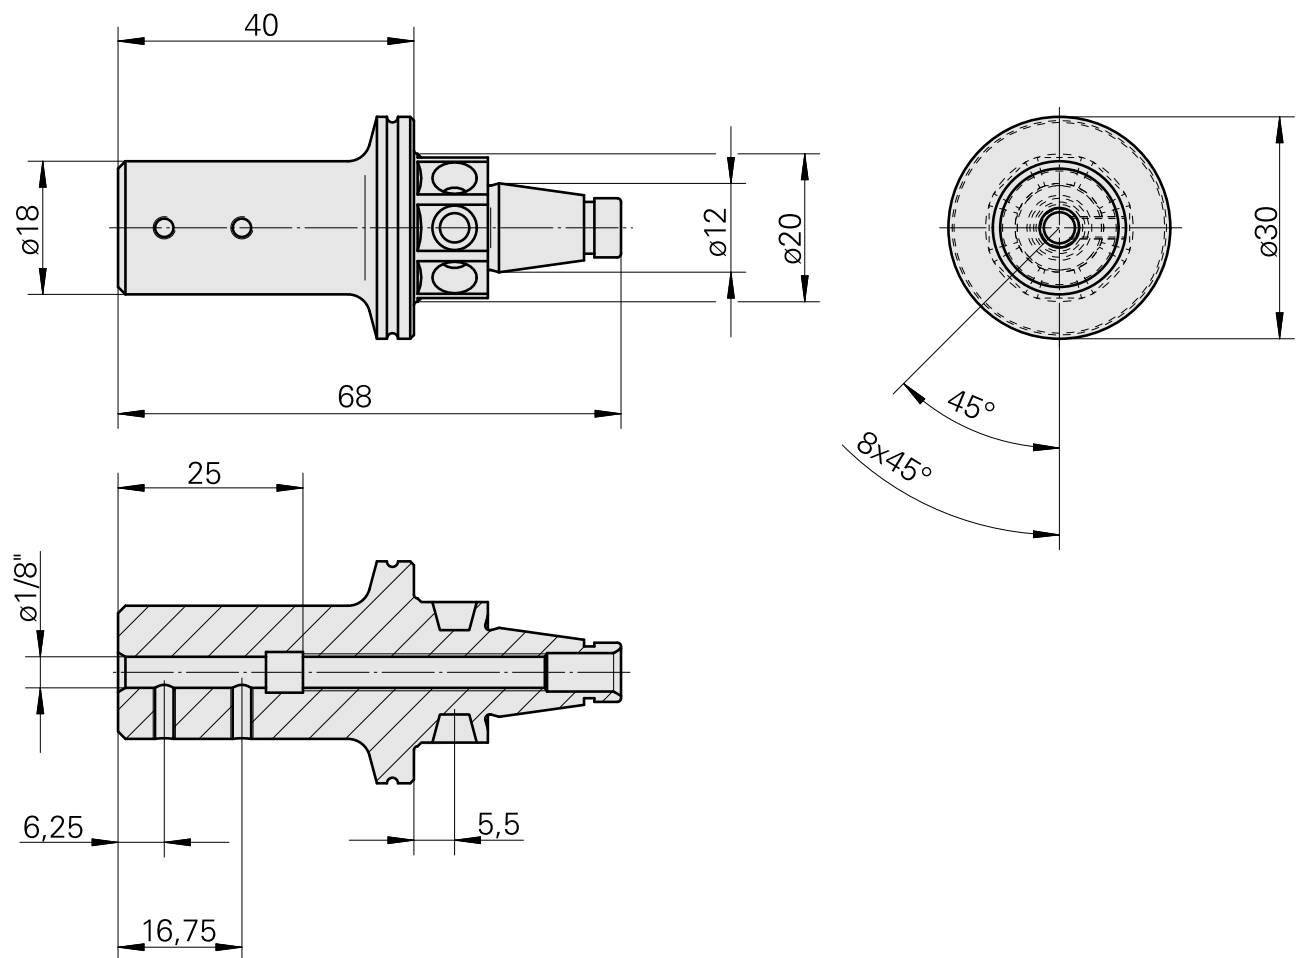

WFB 20-12 D1/8"

Technical data

TH accessories category

WFB 20-12

Mounting

D1/8"

Quick change inserts

Boring tool holder

Documents

No downloads available for this product

Accessories

Optional accessories

Other accessories

[Adjusting screw M 5x15](#)

Product ID : 10491071

Previous product ID : 326794

[Grub screw](#)

Product ID : 10554056

Previous product ID : 410156.0304
