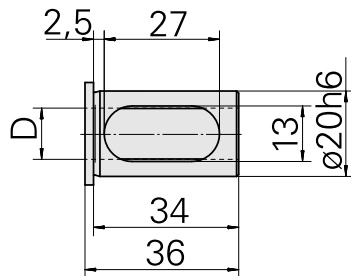

## Mounting sleeve with collar D20/ 10mm

### Technical data

TH accessories category	Mounting sleeve with collar
Mounting	D20
Tool mounting	10mm