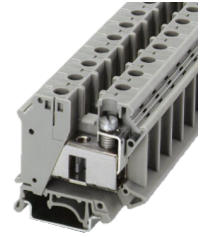

Clip

Technical data

Electrical assemblies	Terminal
Length	55 Millimeter
Width	15.2 Millimeter
Height	59 Millimeter
Cross-section	35 Square millimeter GY - grey

No 3-side view is currently available for this product