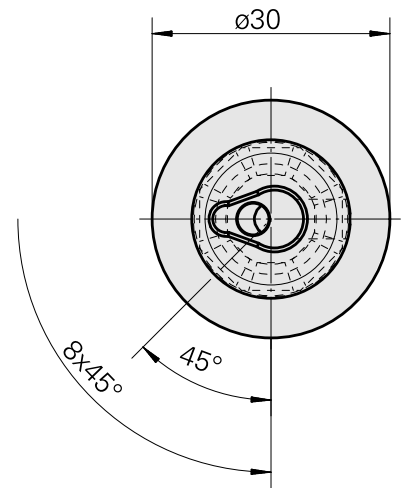

### Technical data

TH accessories category

WFB 20-12

Mounting

Horn Type 110

Quick change inserts

Horn S-Mini