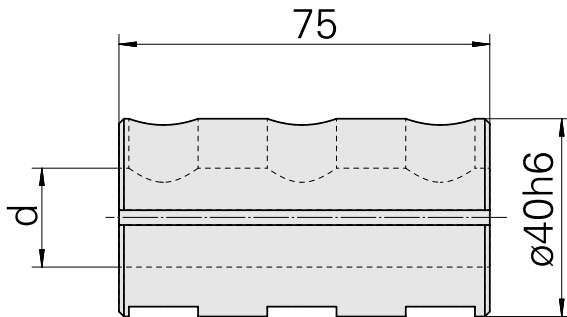

Mounting sleeve D40/ 16mm

Technical data

TH accessories category	Mounting sleeve
Mounting	D40
Tool mounting	16mm

Documents

No downloads available for this product