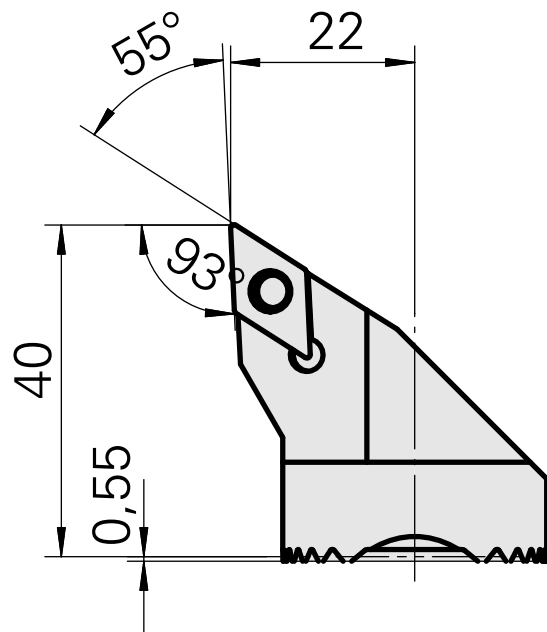

## Boring head for DC.. 11T3..

### Technical data

Mounting	for DC.. 11T3..
Cooling	internal
Pressure	50 bar
X [mm]	40 (1.57")
Z [mm]	22 (0.87)
INDEX TRAUB products	G220.3 • R200 • TNX65/42 • TNX220.3

### **Other accessories**

[Countersunk screw Wohlhaupter Nr. 115673](#)

Product ID : 10587078

Previous product ID : W00013.0026

---