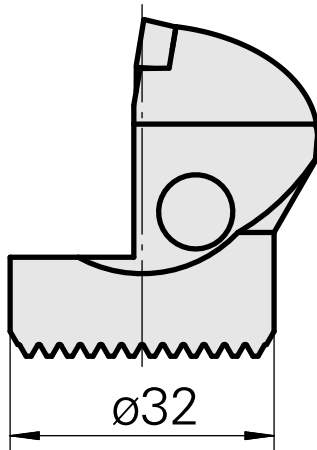

## Boring head for DC.. 11T3..

### Technical data

Mounting	for DC.. 11T3..
Cooling	internal
Pressure	50 bar
X [mm]	40 (1.57")
Z [mm]	22 (0.87)
INDEX TRAUB products	G220.3 • R200 • TNX65/42 • TNX220.3

### **Other accessories**

[Countersunk screw Wohlhaupter Nr. 115673](#)

Product ID : 10587078

Previous product ID : W00013.0026

---