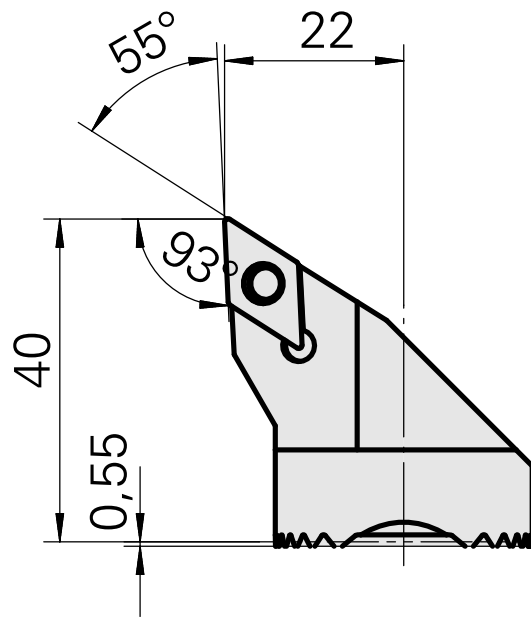

Boring head for DC.. 11T3..

Technical data

Mounting	for DC.. 11T3..
Cooling	internal
Pressure	50 bar
X [mm]	40 (1.57")
Z [mm]	22 (0.87)
INDEX TRAUB products	G220.3 • G220 • R200 • TNX65/42 • TNX220.3

Documents

No downloads available for this product

Accessories

Optional accessories

Other accessories

[Countersunk screw Wohlhaupter Nr. 115673](#)

Product ID : 10587078

Previous product ID : W00013.0026
